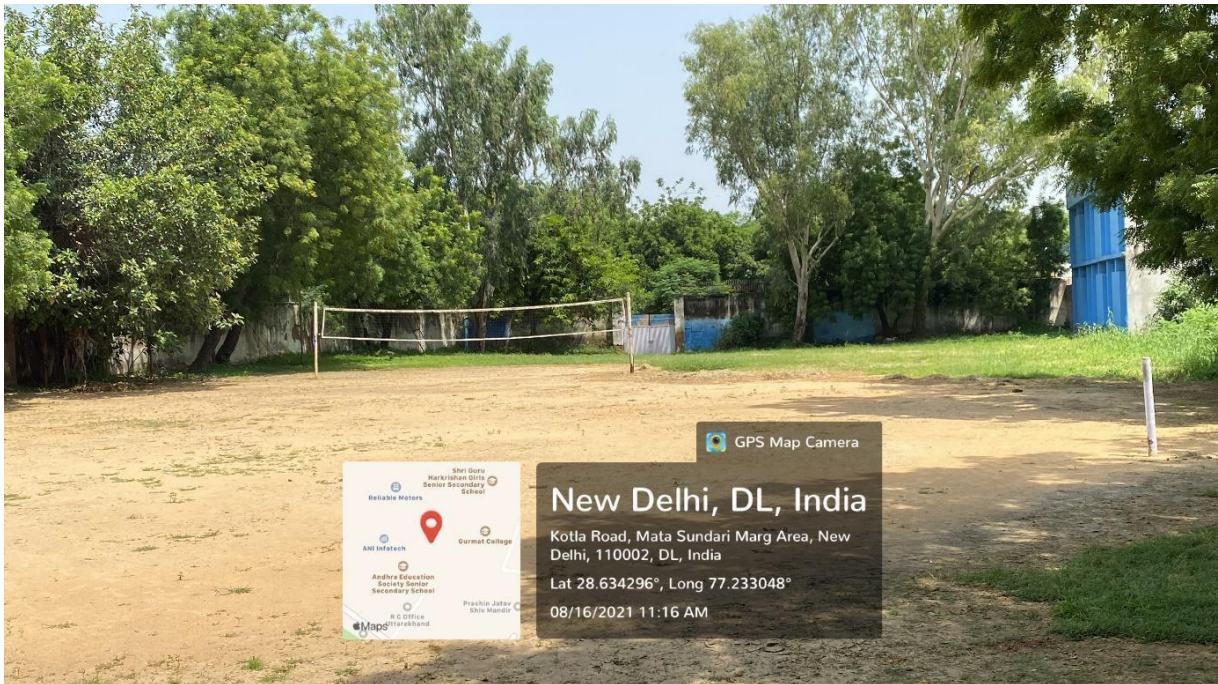

**Mata Sundri College for Women
(University of Delhi)
Mata Sundri Lane, New Delhi-110002**

Ref No. MSC/IQAC/AQAR/22-23/4.1.2.

Ph: 2323729

Metric 4.1.2. Facilities for Sports, games and cultural activities:

Sports Ground