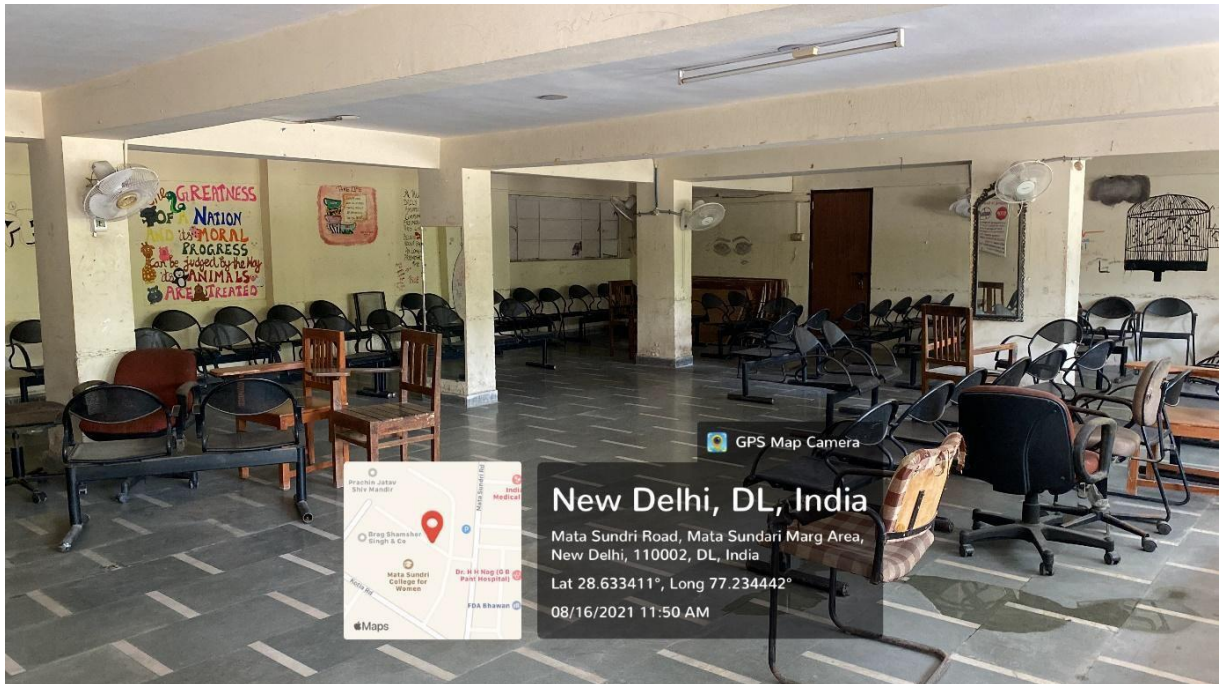

**Mata Sundri College for Women
(University of Delhi)
Mata Sundri Lane, New Delhi-110002**

Ref No. MSC/IQAC/AQAR/22-23/4.1.2.

Ph: 2323729

Girls' Common Room