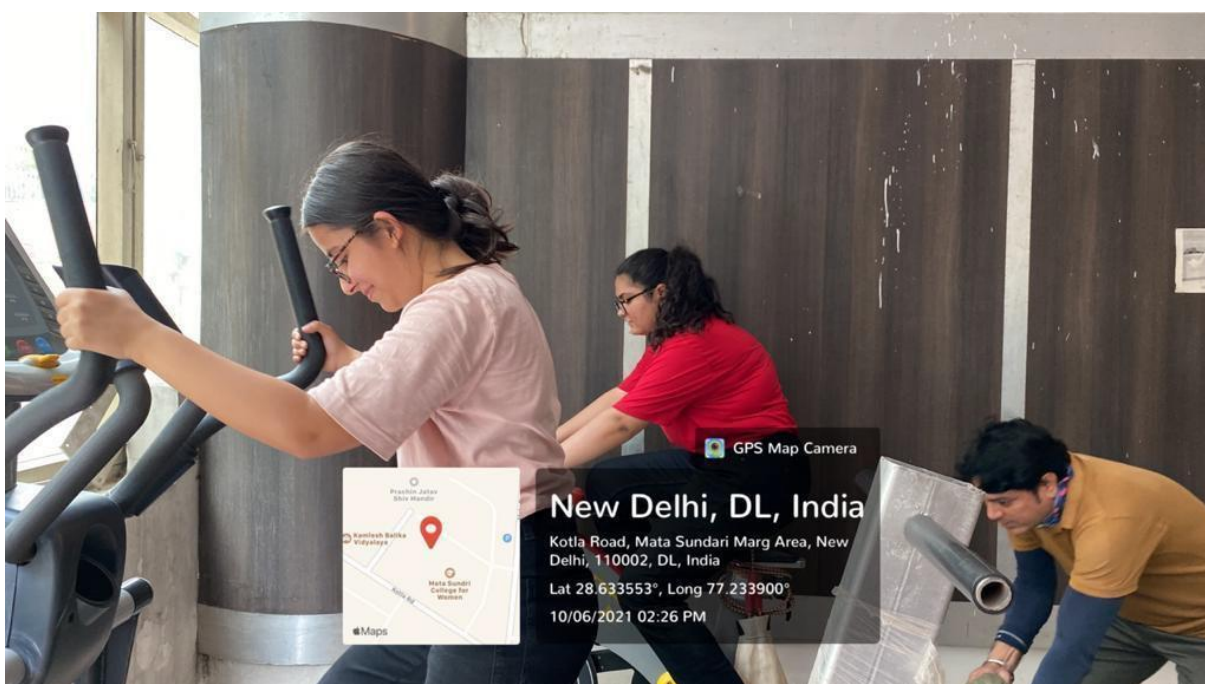

Gymnasium and Judo Hall