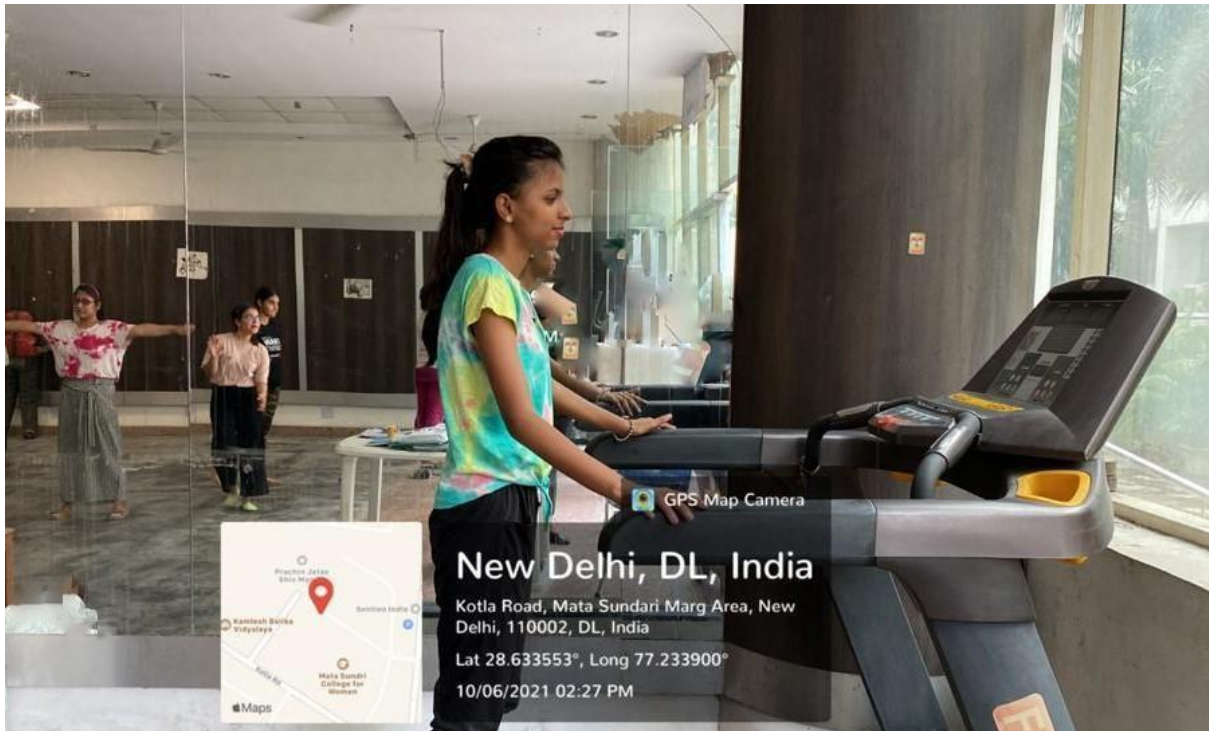

**Mata Sundri College for Women
(University of Delhi)
Mata Sundri Lane, New Delhi-110002**

Ref No. MSC/IQAC/AQAR/22-23/4.1.2.

Ph: 2323729

Gymnasium and Judo Hall