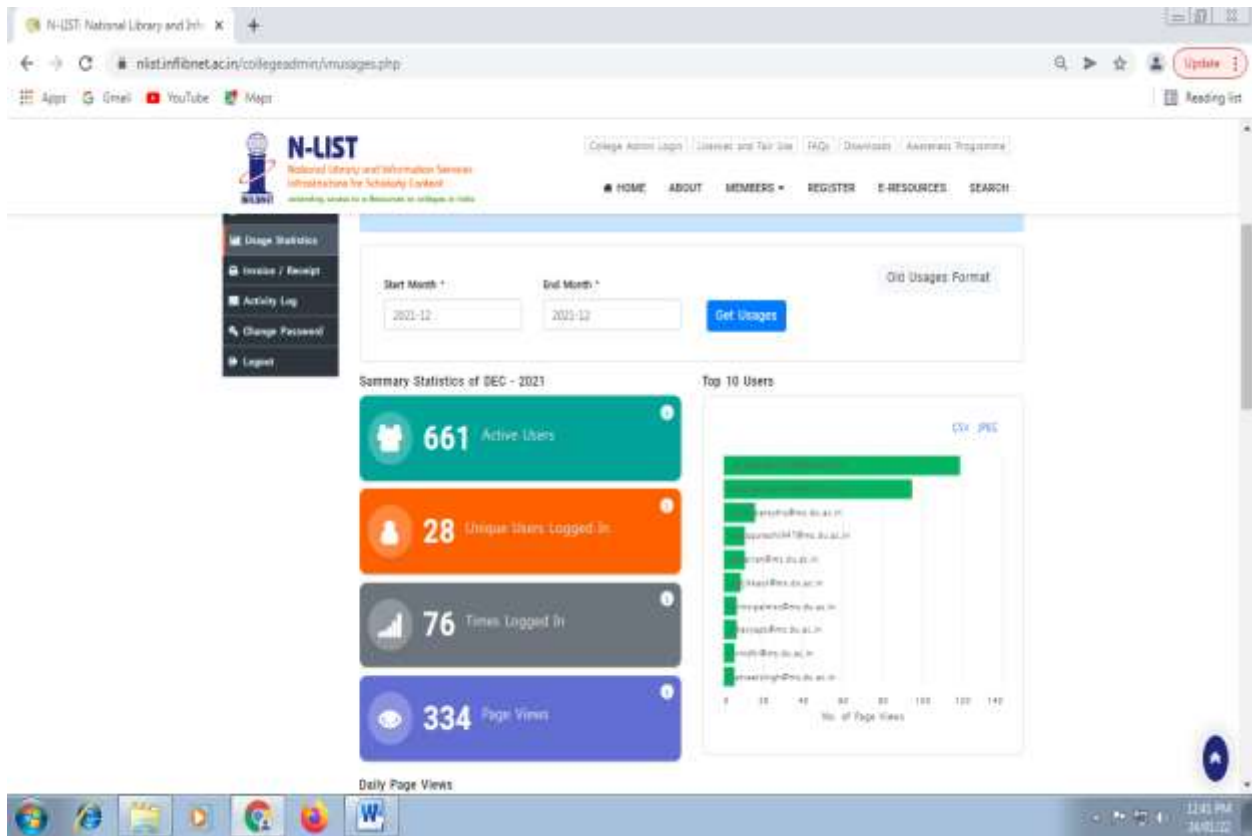

**Mata Sundri College for Women
(University of Delhi)
Mata Sundri Lane, New Delhi-110002**

Ph: 23237291

Ref No. MSC/IQAC/SSR_DVV_CR4/4.2.4

Usage Statistics of N-LIST(ONLINE ACCESS)

**Mata Sundri College for Women
(University of Delhi)
Mata Sundri Lane, New Delhi-110002**

Ph: 23237291

**Mata Sundri College for Women
(University of Delhi)
Mata Sundri Lane, New Delhi-110002**

Ph: 23237291

The screenshot shows the N-LIST website interface. At the top, there is a navigation menu with links for HOME, ABOUT, MEMBERS, REGISTER, E-RESOURCES, and SEARCH. Below the menu is a table displaying user activity logs. The table has columns for Name, Username, Department, Month, Year, Times Logged In, and Page Viewed. The data is as follows: