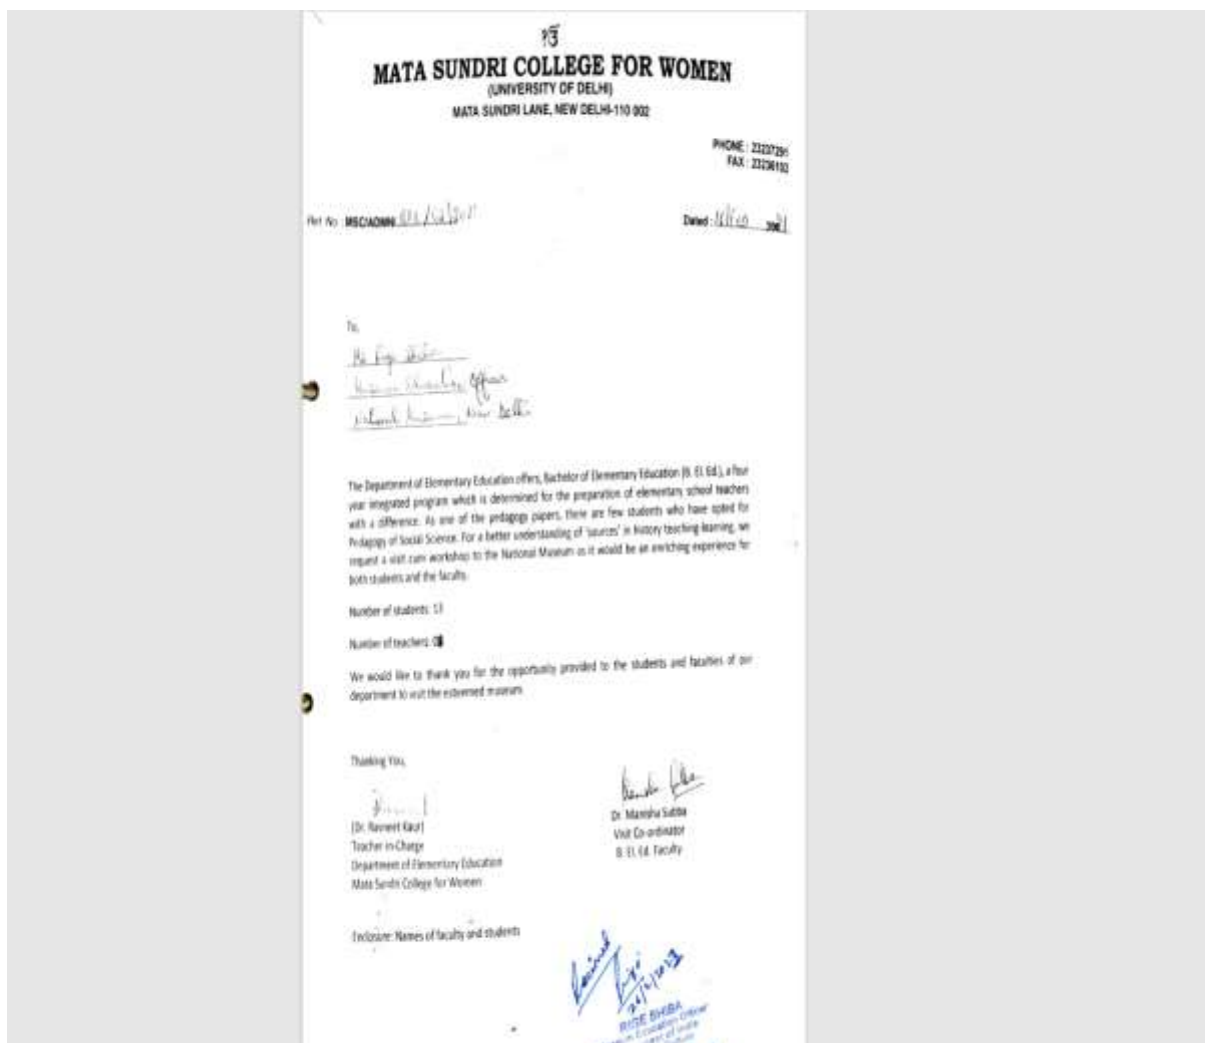

Receiving from the Museum Education Officer, National Museum, New Delhi

Section Officer (Accounts)
Mata Sundri College for Women
Mata Sundri Lane,
New Delhi-110002

Coordinator
Internal Quality Assurance Cell
Mata Sundri College for Women
(University of Delhi)
New Delhi-110032

Principal
Mata Sundri College For Women
University of Delhi