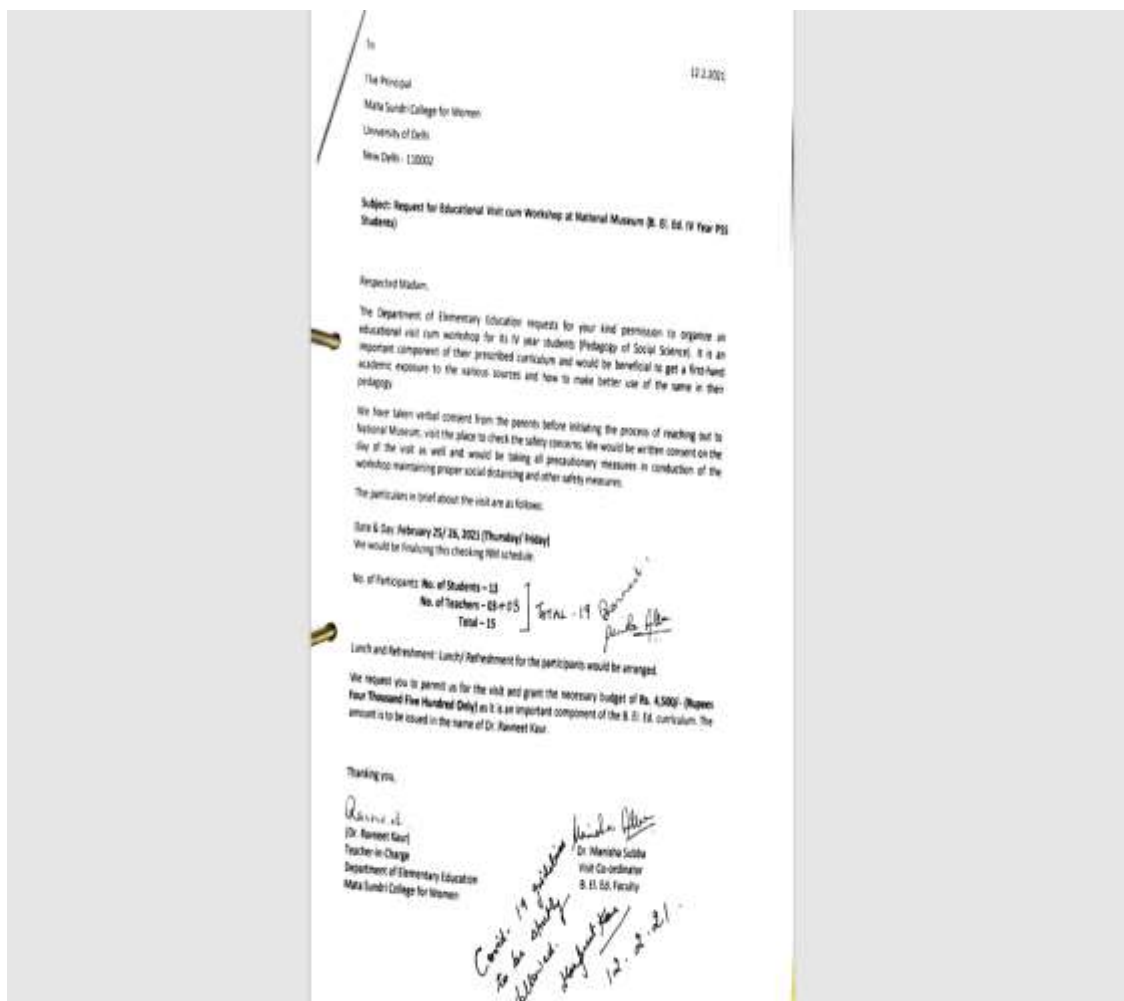

Permission Letter from the college

Section Officer (Accounts)
Mata Sundri College for Women
Mata Sundri Lane,
New Delhi-110002

Coordinator
Internal Quality Assurance Cell
Mata Sundri College for Women
(University of Delhi)
New Delhi-110032

Principal
Mata Sundri College For Women
University of Delhi